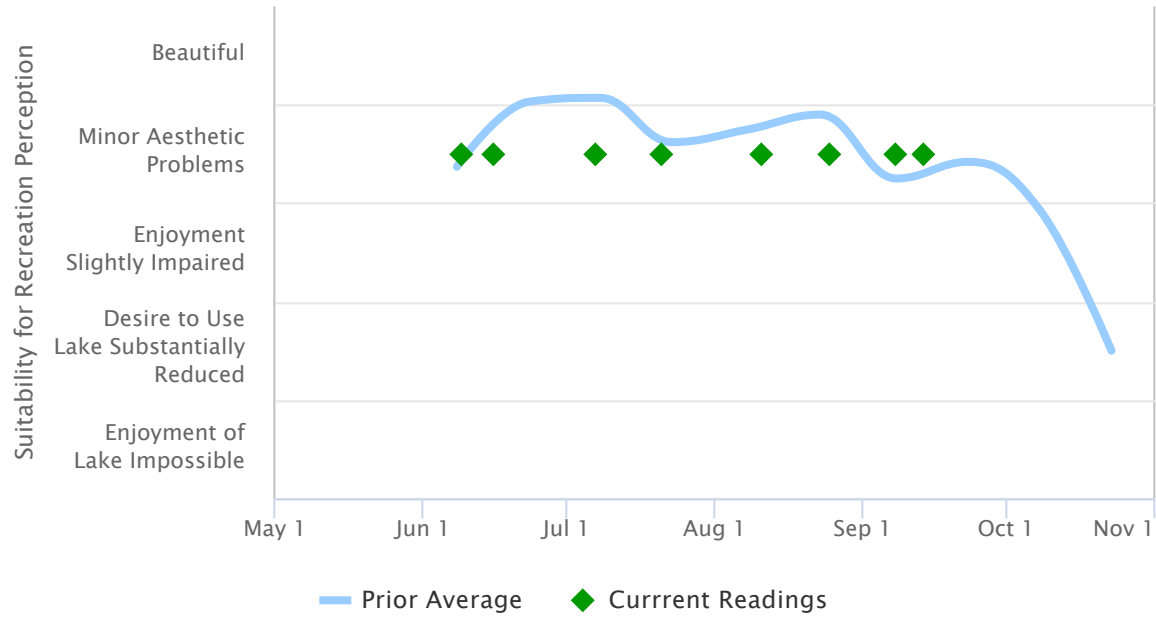

The latest deep water temperature reading is the highest recorded for the period September 1 to 15. This year's deep water temperature readings are tending to be higher than normal when compared to the average of readings collected from 2005 to 2019.

# Saratoga Lake – Lake Perception – Clarity

Comparing 2020 with Prior Averages

Highcharts.com

The latest water clarity perception is around the average of prior year readings for the period September 1 to 15. This year's water clarity perceptions are about the same as the average of readings collected from 1993 to 2019.

# Saratoga Lake – Lake Perception – Plants

Comparing 2020 with Prior Averages

Highcharts.com

The latest aquatic plant perception is around the average of prior year readings for the period September 1 to 15. This year's aquatic plant perceptions are tending to be lower than normal when compared to the average of readings collected from 1993 to 2019.

# Saratoga Lake – Lake Perception – Recreation

Comparing 2020 with Prior Averages

Highcharts.com

The latest recreational use perception is around the average of prior year readings for the period September 1 to 15. This year's recreational use perceptions are about the same as the average of readings collected from 1993 to 2019.