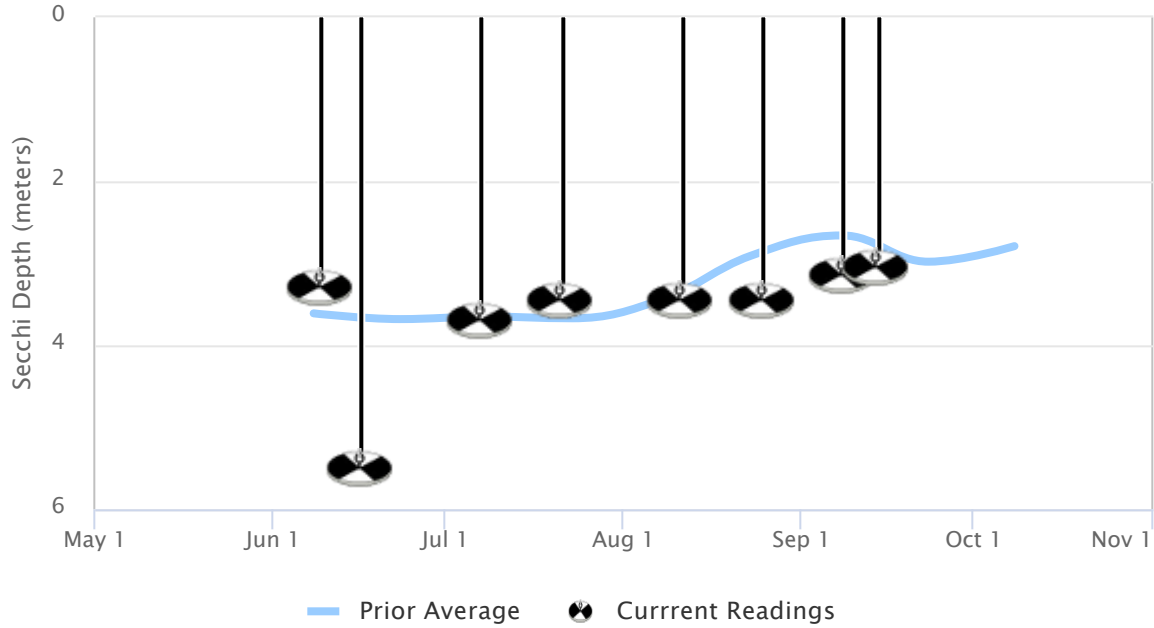

Saratoga Lake – Water Clarity – Secchi Readings

Comparing 2020 with Prior Averages

Highcharts.com

The latest Secchi disk reading is around the same as the average of prior year readings for the period September 1 to 15. This year's Secchi disk readings are tending to be better than normal when compared to the average of readings collected from 1993 to 2019.