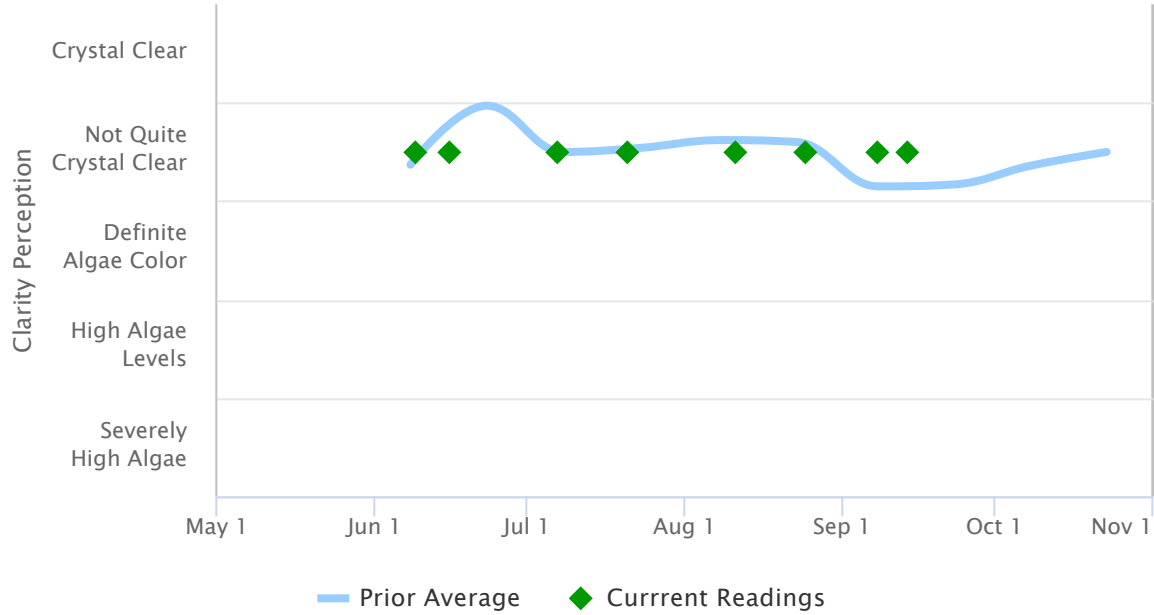

The latest deep water temperature reading is the highest recorded for the period September 1 to 15. This year's deep water temperature readings are tending to be higher than normal when compared to the average of readings collected from 2005 to 2019.

# Saratoga Lake – Water Clarity – Secchi Readings

Comparing 2020 with Prior Averages

Highcharts.com

The latest Secchi disk reading is around the same as the average of prior year readings for the period September 1 to 15. This year's Secchi disk readings are tending to be better than normal when compared to the average of readings collected from 1993 to 2019.

# Saratoga Lake – Lake Perception – Clarity

Comparing 2020 with Prior Averages

Highcharts.com

The latest water clarity perception is around the average of prior year readings for the period September 1 to 15. This year's water clarity perceptions are about the same as the average of readings collected from 1993 to 2019.

# Saratoga Lake – Lake Perception – Plants

Comparing 2020 with Prior Averages

Highcharts.com

The latest aquatic plant perception is around the average of prior year readings for the period September 1 to 15. This year's aquatic plant perceptions are tending to be lower than normal when compared to the average of readings collected from 1993 to 2019.