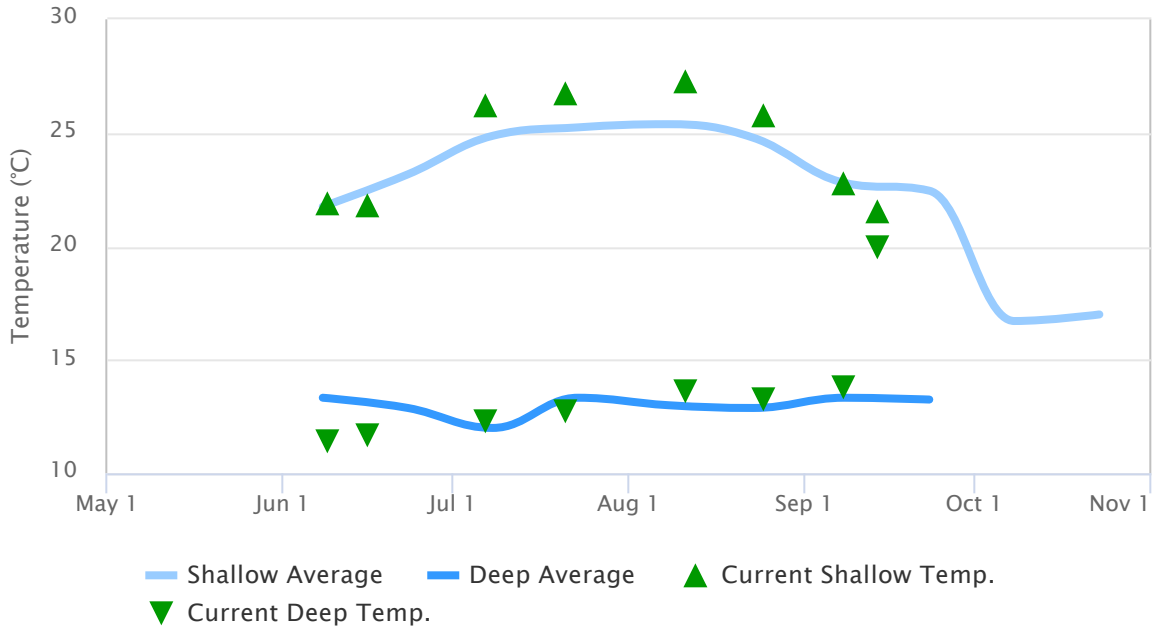

# Saratoga Lake – Water Temperature

Comparing 2020 with Prior Averages

Highcharts.com

The latest shallow water temperature reading is around the average of prior year readings for the period September 1 to 15. This year's shallow water temperature readings are about the same as the average of readings collected from 1993 to 2019.

The latest deep water temperature reading is the highest recorded for the period September 1 to 15. This year's deep water temperature readings are tending to be higher than normal when compared to the average of readings collected from 2005 to 2019.

# Saratoga Lake – Lake Perception – Clarity

Comparing 2020 with Prior Averages

Highcharts.com

The latest water clarity perception is around the average of prior year readings for the period September 1 to 15. This year's water clarity perceptions are about the same as the average of readings collected from 1993 to 2019.

# Saratoga Lake – Lake Perception – Plants

Comparing 2020 with Prior Averages

Highcharts.com

The latest aquatic plant perception is around the average of prior year readings for the period September 1 to 15. This year's aquatic plant perceptions are tending to be lower than normal when compared to the average of readings collected from 1993 to 2019.