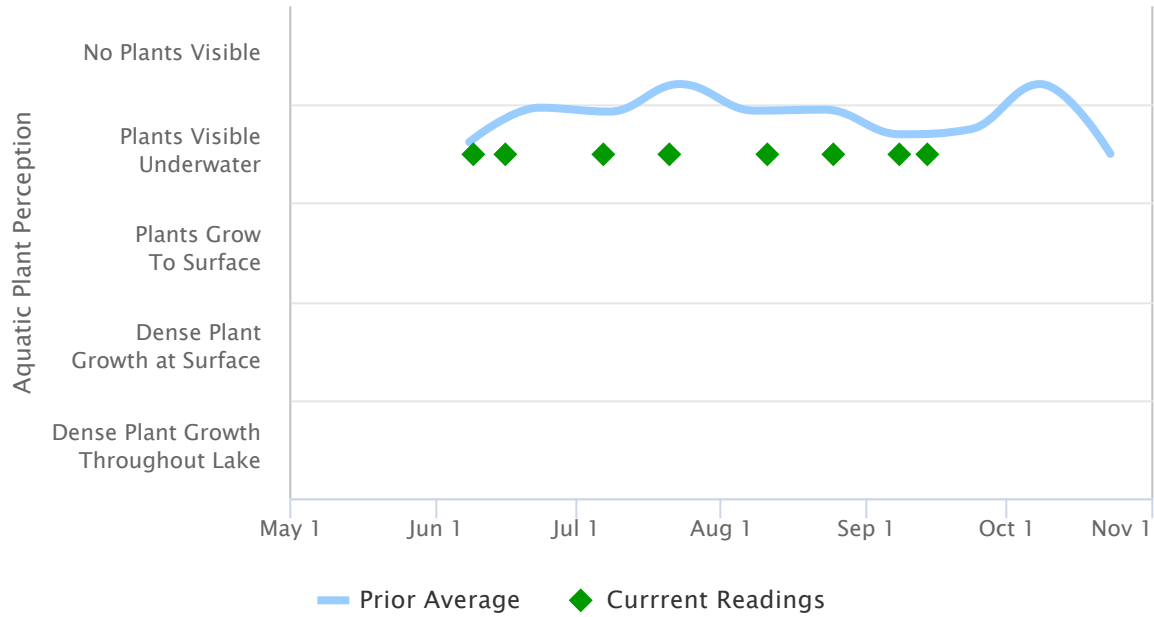

# Saratoga Lake – Water Clarity – Secchi Readings

Comparing 2020 with Prior Averages

Highcharts.com

The latest Secchi disk reading is around the same as the average of prior year readings for the period September 1 to 15. This year's Secchi disk readings are tending to be better than normal when compared to the average of readings collected from 1993 to 2019.

# Saratoga Lake – Lake Perception – Clarity

Comparing 2020 with Prior Averages

Highcharts.com

The latest water clarity perception is around the average of prior year readings for the period September 1 to 15. This year's water clarity perceptions are about the same as the average of readings collected from 1993 to 2019.

# Saratoga Lake – Lake Perception – Plants

Comparing 2020 with Prior Averages

Highcharts.com

The latest aquatic plant perception is around the average of prior year readings for the period September 1 to 15. This year's aquatic plant perceptions are tending to be lower than normal when compared to the average of readings collected from 1993 to 2019.

# Saratoga Lake – Lake Perception – Recreation

Comparing 2020 with Prior Averages

Highcharts.com

The latest recreational use perception is around the average of prior year readings for the period September 1 to 15. This year's recreational use perceptions are about the same as the average of readings collected from 1993 to 2019.